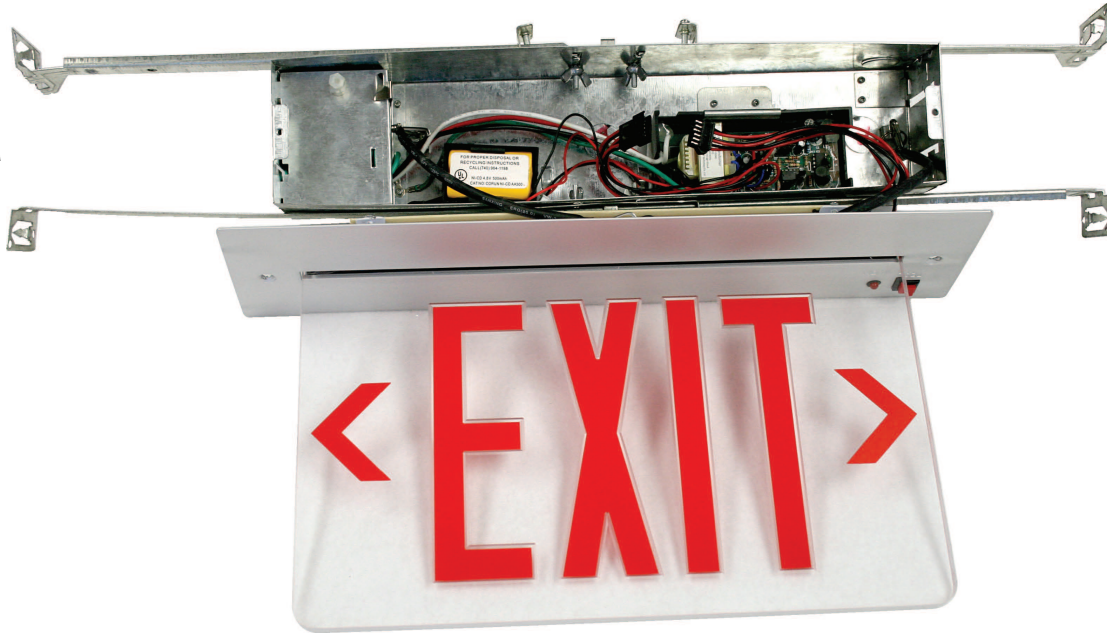

EXIT Sign with Directional Arrows

ITEM #:
SWWCLESDA

NYC Approved

Emergency Backup Battery

For complete architectural integration. UV stabilized ultra-clear acrylic paneling results in an elegant architecturally pleasing exit sign. Recessed mounting allows all components to be hidden in the ceiling (standard white aluminum housing allows the housing plate to blend in with most ceilings). Field installable press-on directional arrows allow for placement in all applications. Standard unit is designed for drop ceiling applications where access can be made from the top. Unit can be purchased for sheet rock installations where access and installation can be made from below ceiling.

- 2 Faced Mirrored Plate
- Aluminum Housing
- Recessed Ceiling Mount
- NYC Qualified
- Emergency Backup Ballast

General Characteristics

Cover
Finish
Safety

2 Face Mirror
Aluminum
UL Listed - Damp Location

Fixture Characteristics

Collection
Number of Lights
Mounting
Use Location

Exit Light
0 - Light
Wall Mounted, Ceiling Mounted
Indoor

Electrical Characteristics

Watts
Volts

5
120/277

Product Dimensions

Item Dimensions (in)
Package Dimensions (in)