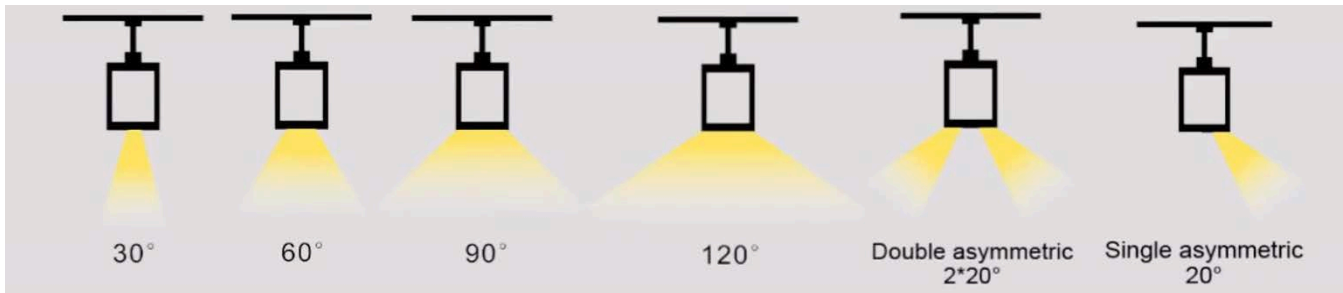

LED High Bay Linear Light

ITEM #: SWWLSLHBLLSKY

The SKY series is an innovative product perfect for industrial projects, warehouses, gyms, swimming pools, workshops, distributor centers, and retail applications.

Distribution

Wide application uses with 6 types of lens available: 30°/60°/90°/120°/double asymmetric 20°/single asymmetric 20°

FEATURES

High performance LED delivering up to 140 ILM/W

CRI>80

5 years warranty

LED High Bay Linear Light						
ITEM #	SIZE	VOLTAGE	WATT	LUMENS	DIMENSIONS	COLOR
SWWLSLHBLLSKY100	4 FT	AC 110 / 277V	100W	14,000	49.2 X 6.7 X 2.6	3000K/4000K 5000K
SWWLSLHBLLSKY150	4 FT	AC 110 / 277V	150W	21,000	49.2 X 6.7 X 2.6	3000K/4000K 5000K
SWWLSLHBLLSKY200	4 FT	AC 110 / 277V	200W	28,000	49.2 X 6.7 X 2.6	3000K/4000K 5000K
SWWLSLHBLLSKY240	4 FT	AC 110 / 277V	240W	33,600	49.2 X 6.7 X 2.6	3000K/4000K 5000K